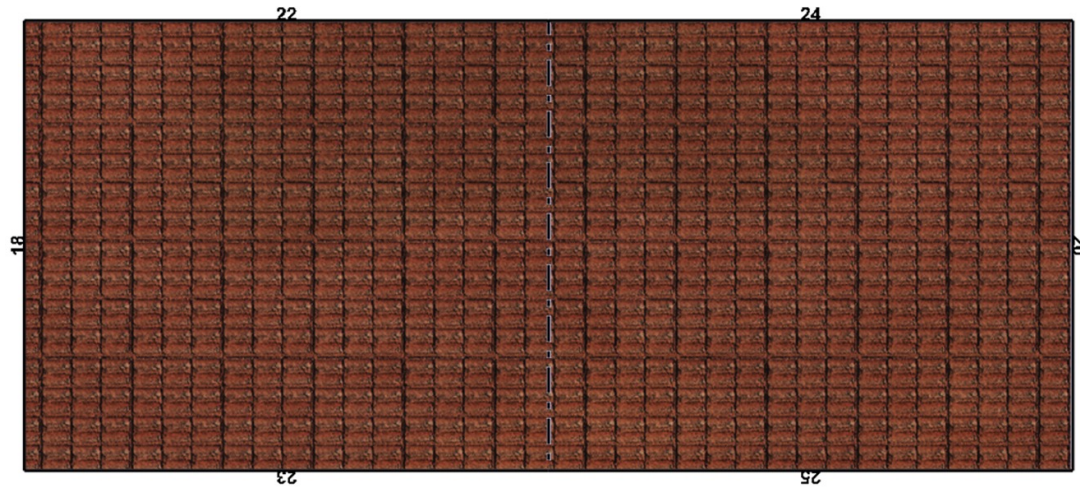

# impworks' Model House Extension 1

Scale: 25mm mark@impworks.co.uk <http://www.impworks.co.uk/>  
Copyright Mark Caldwell 2011

Roof

Base

Extension