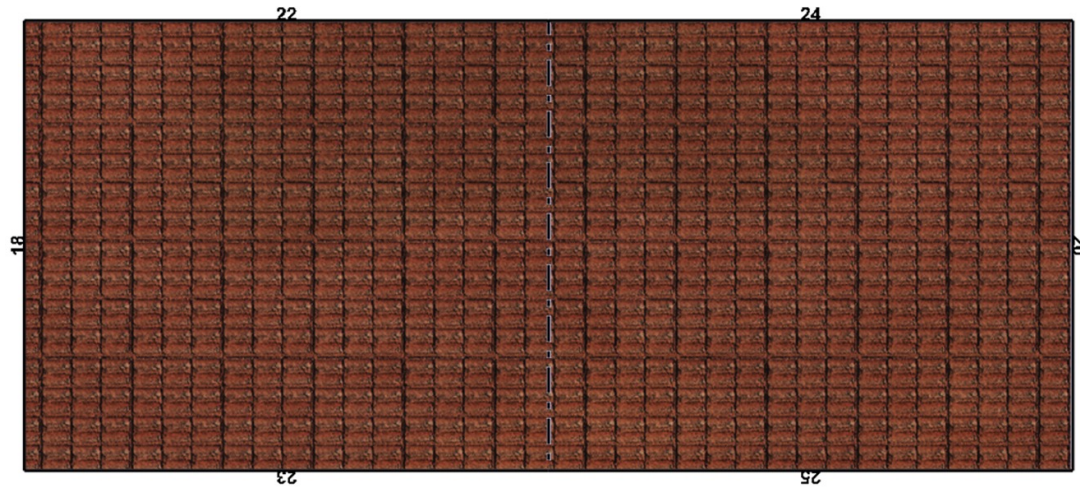

# impworks' Model House Extension 2

Scale: 25mm mark@impworks.co.uk <http://www.impworks.co.uk/>  
Copyright Mark Caldwell 2011

Roof

Base

Extension