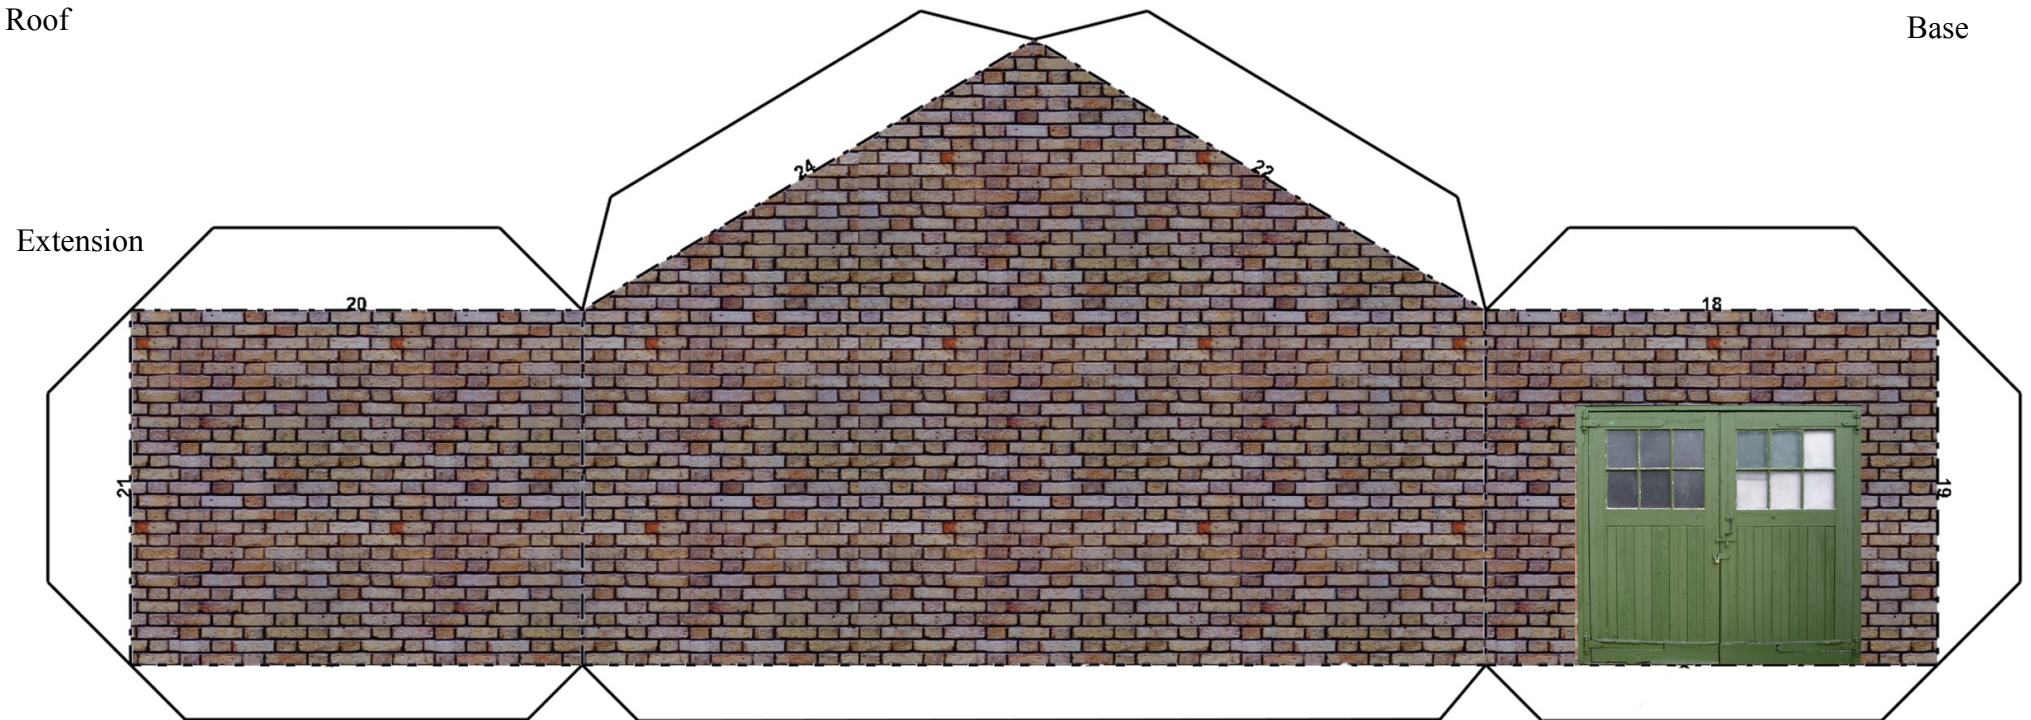

impworks' Model House Extension 3

Scale: 25mm mark@impworks.co.uk <http://www.impworks.co.uk/>
Copyright Mark Caldwell 2011

Roof

Base

Extension