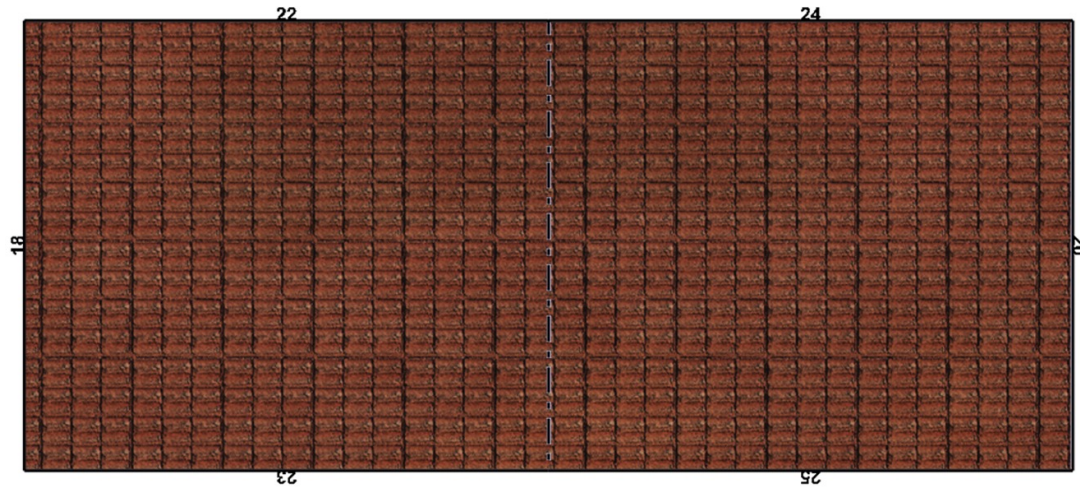

impworks' Model House Extension 3

Scale: 25mm mark@impworks.co.uk <http://www.impworks.co.uk/>
Copyright Mark Caldwell 2011

Roof

Base

Extension