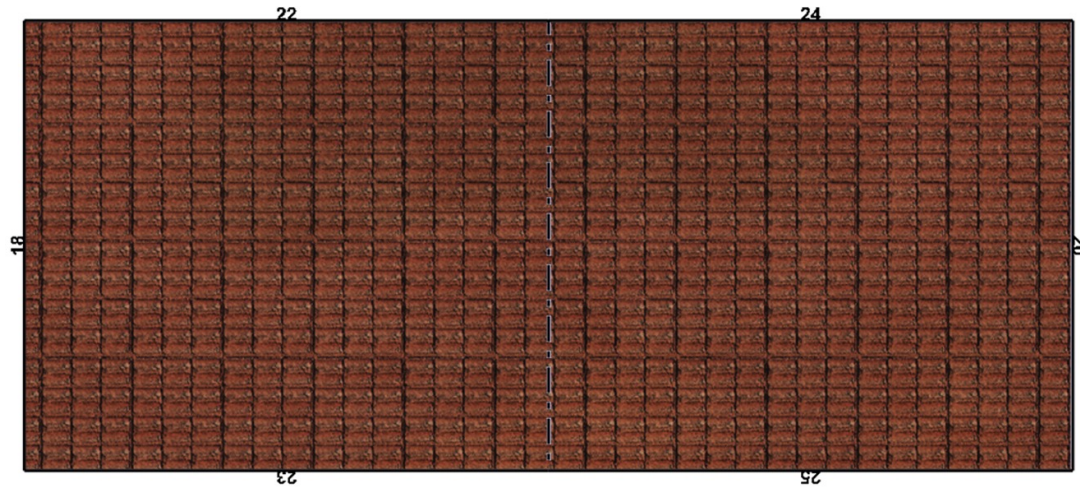

# impworks' Model House Extension 4

Scale: 25mm mark@impworks.co.uk <http://www.impworks.co.uk/>  
Copyright Mark Caldwell 2011

Roof

Base

Extension