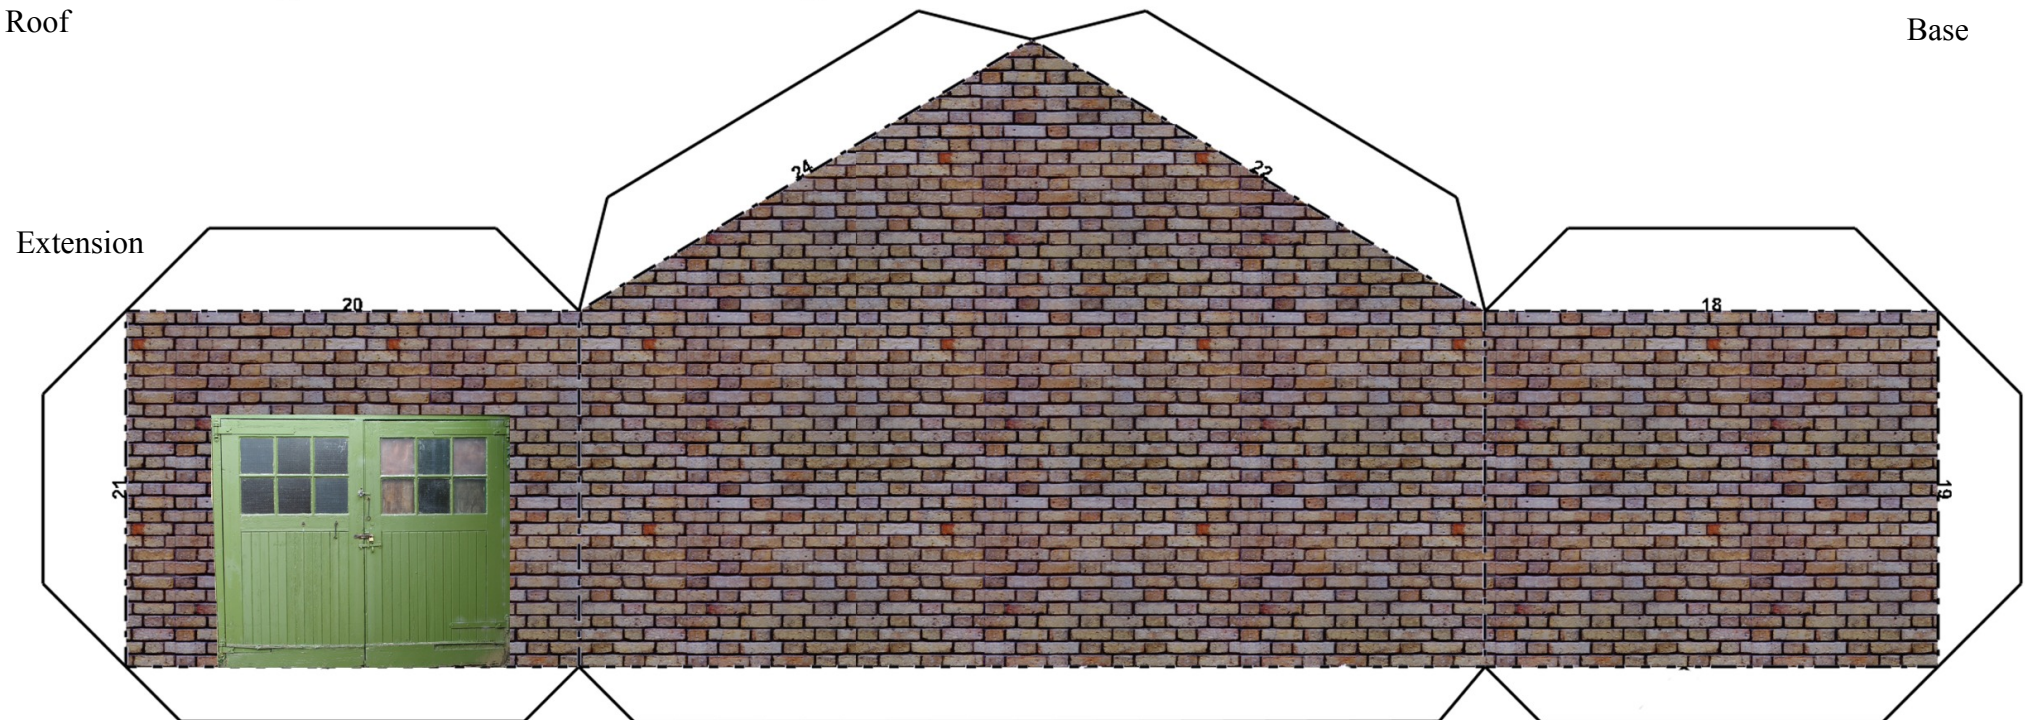

# impworks' Model House Extension 4

Scale: 25mm mark@impworks.co.uk <http://www.impworks.co.uk/>  
Copyright Mark Caldwell 2011

Roof

Base

Extension