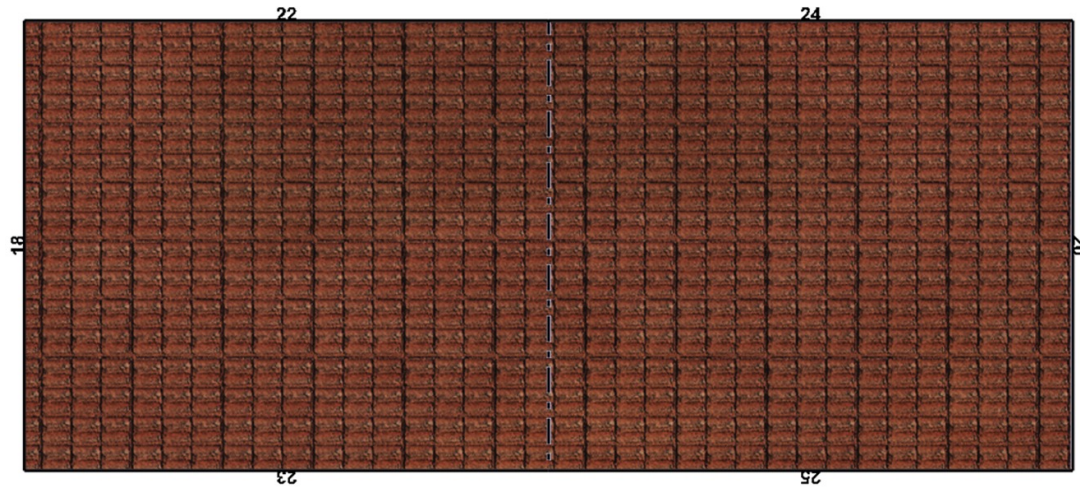

impworks' Model House Extension 5

Scale: 25mm mark@impworks.co.uk <http://www.impworks.co.uk/>
Copyright Mark Caldwell 2011

Roof

Base

Extension